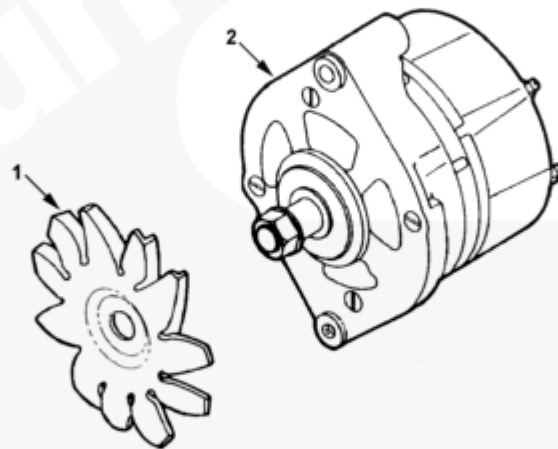

## Parts Catalog - Option Detail

Electronic Parts Catalog - Option Detail				
Option	Group	Graphic	Film Card	Date
EE9051-01	13.02	ee956gn	Z	05-JUN-96
<b>Engines</b>	6C8.3, C GAS PLUS CM556, G8.3, G8.3 CM558, GTA8.3 CM558, ISC CM2150, ISC CM554, ISC CM850, ISC8.3 CM2250, ISC8.3 G CM2180 C101, ISL CM2150, ISL CM554, ISL CM850, ISL G CM2180, ISL8.9 CM2150 L110, ISL8.9 CM2880 L112, ISL9 CM2150 SN, ISL9 CM2250, ISL9 CM2350 L101, ISL9 CM2350 L111, ISLE4 CM850, L GAS PLUS CM556, L8.9, L8.9 L121, L8.9G CMOH2.0 L125B, L9 CM2350 L116B, L9 CM2350 L119B, L9 CM2350 L120C, L9 CM2350 L123B, L9.3 L105, L9.5 L117, L9N CM2380 L124B, QSC8.3 CM2250, QSC8.3 CM2880 C102, QSC8.3 CM554, QSC8.3 CM850(CM2850), QSL9 CM2250, QSL9 CM2250 L115, QSL9 CM2350 L102, QSL9 CM2350 L107, QSL9 CM2350 L118, QSL9 CM2350 L122, QSL9 CM554, QSL9 CM850(CM2850), QSL9 G CM558, QSL9 M CM2250 L106, QSL9.3 CM2880 L113			

©Cummins Inc

ee956gn

Cart	Ref No	Part Number	Part Description	Required	Remarks
<a href="#">View My Cart</a>					
		<a href="#">EE9051-01</a>	Alternator		
					Alternator Manufacturer/Model
					Bosch K-1
					Voltage: 12
					Amperage: 53
					Engine Family:
					B Series
					C Series
<input type="checkbox"/>	1	<a href="#">3904981</a>	Alternator Fan	1	
<input type="checkbox"/>	2	<a href="#">3911248</a>	Alternator	1	